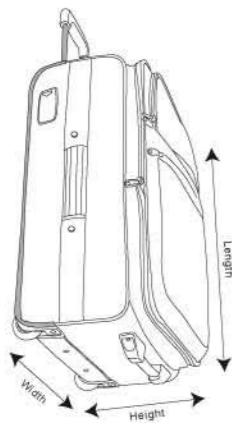

### Duffle trolley Travel Plus

Item Name	26	29	
Item Code	LPTYXX050	LPTYXX051	
Length (cm)	66	74	
Width (cm)	33	39	
Height (cm)	33	33	
Packing	1 Pc / Polybag	1 Pc / Polybag	
Color	Black	Blue	Red

### Outlander

Item Name	28	32	35	3 Pc Set
Item Code	LPDXX001	LPDXX002	LPDXX003	LPDXX004
Length (cm)	71	81	89	89
Width (cm)	34	40	45	45
Height (cm)	32	33	34	34
Packing	1 Pc / Polybag	1 Pc / Polybag	1 Pc / Polybag	1 Set / Carton
Color		Grey	Beige	

### Weekender

Item Name	20	24	26	3 Pc Set
Item Code	LPDXXX007	LPDXXX008	LPDXXX009	LPDXXX006
Length (cm)	51	61	66	66
Width (cm)	32	38	40	40
Height (cm)	25	26	28	28
Packing	1 Pc / Polybag	1 Pc / Polybag	1 Pc / Polybag	1 Set / Carton
Color		Black	Blue	Brown

Trolley Cases

Suitcases

Wheel Bags

All dimensions are measured in centimetres  
 The dimensions shown in the table are external dimensions only.  
 Colour deviation may occur in the catalog due to printing techniques used.  
 Cosmoplast reserves the right to amend the specifications,  
 colours and dimensions of any product without prior notice.