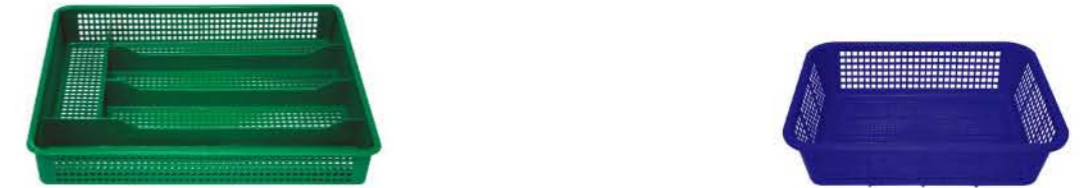

### Ezy Pack

Item Code	IFHHCN182	IFHHFD251
Product Name	Ezy Pack Set (Sml 6L + Med 8L + Lrg 10L)	Food Saver Oval Set (Sml 750ml + Med 1.5L + Lrg 2.5L + XLrg 4L)
Size L x W x Ht.(cm)	32 x 32 x 14	29 x 18 x 13
Packing	6 Sets / Carton	6 Sets / Carton
Container 20'/40'/40HC (Pcs)	1830/3360/3888	3792/7584/9240
Color	 Red White Blue Yellow	 Red Green Blue Yellow

### Jugs

Item Code	IFHHKI296	IFHHXX254
Product Name	Water Jug Deluxe	Water Jug
Size Dia. x Ht. (cm)	13 x 24.5	13 x 23.5
Capacity (L)	3	2.5
Packing	Poly Bag	Poly Bag
Container 20'/40'/40HC (Pcs)	5400/10800/12960	6144/12288/13824
Color	 D. White D. Beige D. Blue D. Pink	 Red Green Blue Yellow

### Insulated Water Jugs

Item Code	MPIJG004	MPIJG005
Product Name	Insulated Water Jug Small	Insulated Water Jug Large
Size Dia. x Ht. (cm)	12 x 17.5	12 x 25
Capacity (L)	1	1.5
Packing	12 Pcs / Carton	12 Pcs / Carton
Container 20'/40'/40HC (Pcs)	9504/19008/22176	5400/10800/12600
Color	 Red Green Blue Orange	 Red Green Blue Orange

### Trays

Item Code	IFHHKI311	IFHHKI282	IFHHKI300
Product Name	Small Tray	Medium Tray	Large Tray
Size L x W x Ht. (cm)	41 x 30 x 2	45.5 x 35 x 3	58 x 39 x 3
Packing	Poly Bag	Poly Bag	Poly Bag
Container 20'/40'/40HC (Pcs)	39000/78000/93000	21800/43600/52000	11500/23000/27500
Color	 Brown Beige L.Blue L.Green Red Grey	 Brown Beige L.Blue L.Green Red Grey	 Brown Beige L.Blue L.Green Red Grey